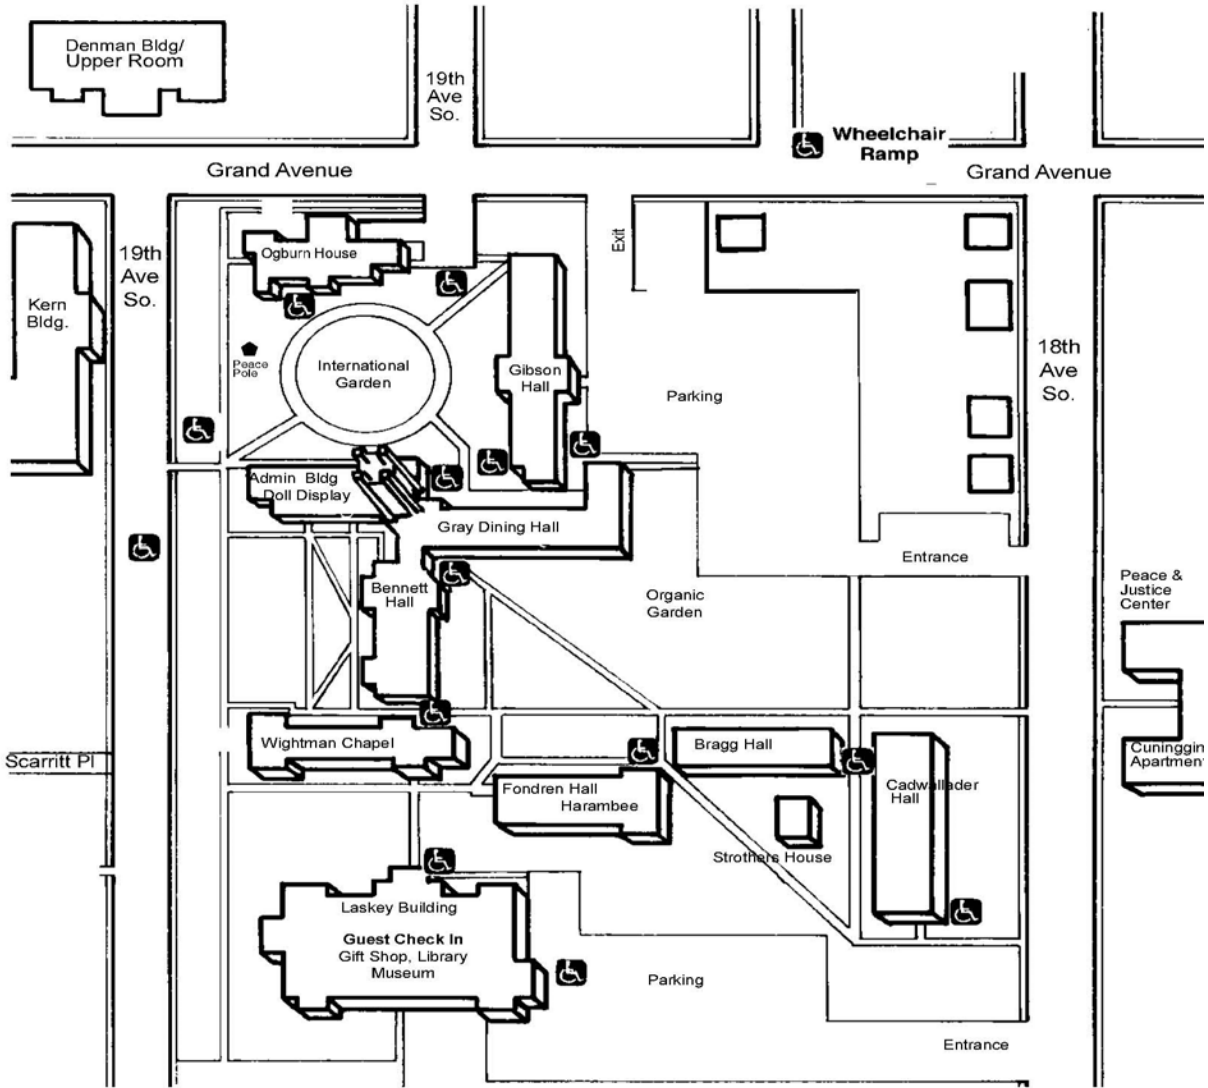

Map

Scarritt-Bennett Center, 1008 19th Avenue South, Nashville, TN 37212-2166
615-340-7500, www.scarrittbennett.org

updated 11/02